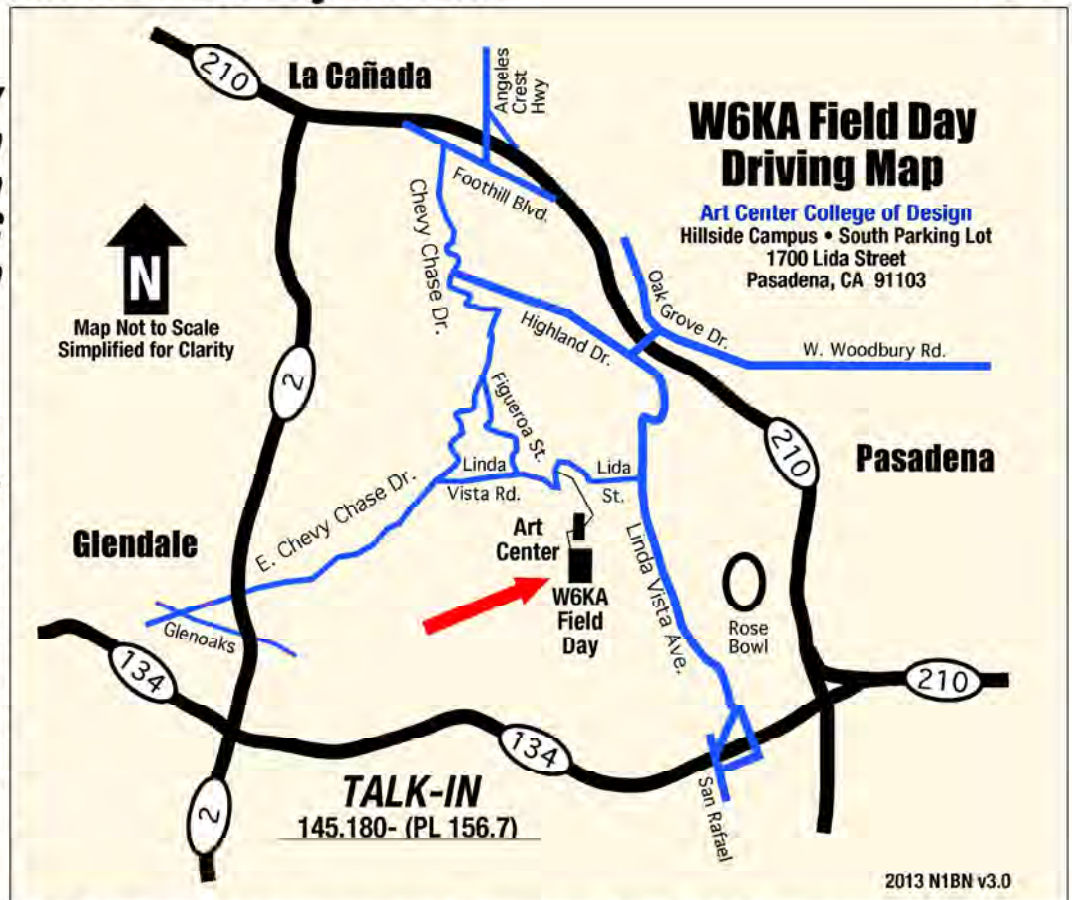

#ARRLFD • www.pasadenaradioclub.org