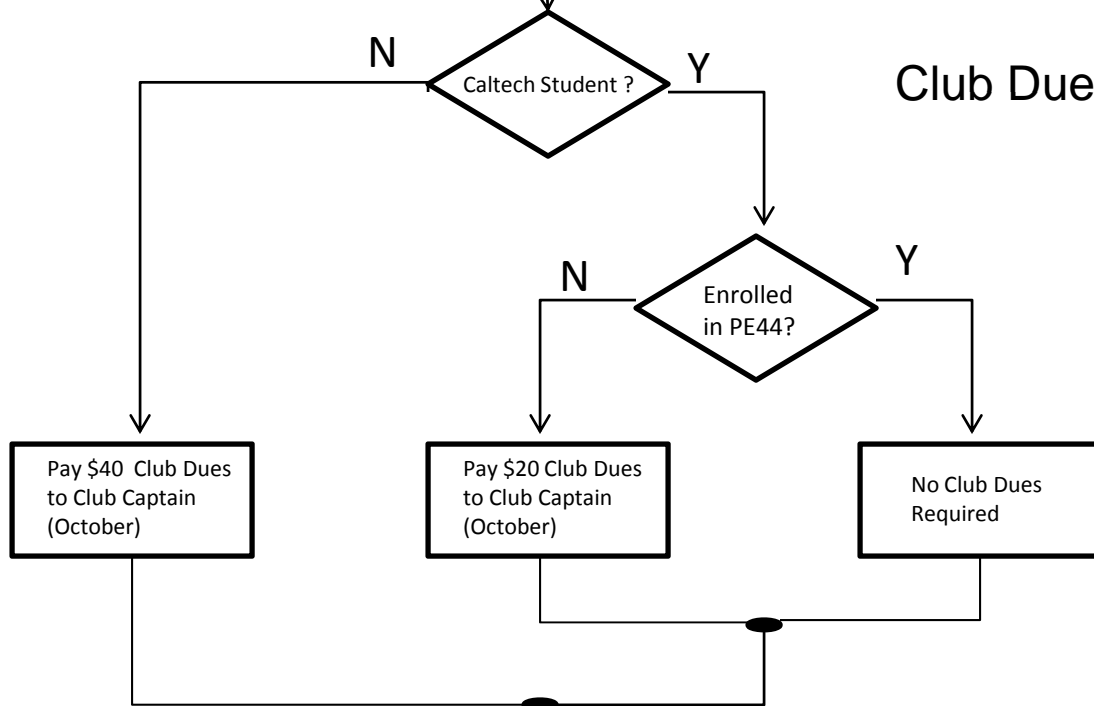

Caltech Karate Club Fees/Dues Structure

Gym Access Fee
(charged by Caltech Athletics)

Club Dues

SKA Dues

- SKA Membership Benefits**
- Take kyu tests for belt ranking
 - Participate in tournaments
 - Lessons w/ Mr. Ohshima @ SOD
 - Train in other SKA dojos when out of town (usually for free)
 - Special practices in other dojos
 - Participate in Special Trainings
 - Become a black belt in time
 - Other exciting SKA events