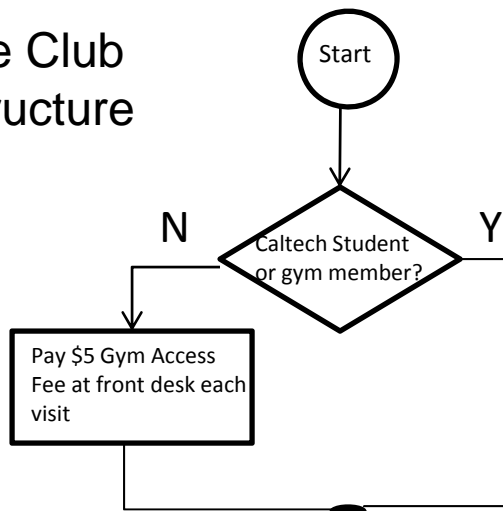

Caltech Karate Club Fees/Dues Structure

Gym Access Fee
(charged by Caltech Athletics)

Club Dues

SKA Dues

- SKA Membership Benefits**
- Take kyu tests for belt ranking
 - Participate in tournaments
 - Lessons w/ Mr. Ohshima @ SOD
 - Train in other SKA dojos when out of town (usually for free)
 - Special practices in other dojos
 - Participate in Special Trainings
 - Become a black belt in time
 - Other exciting SKA events